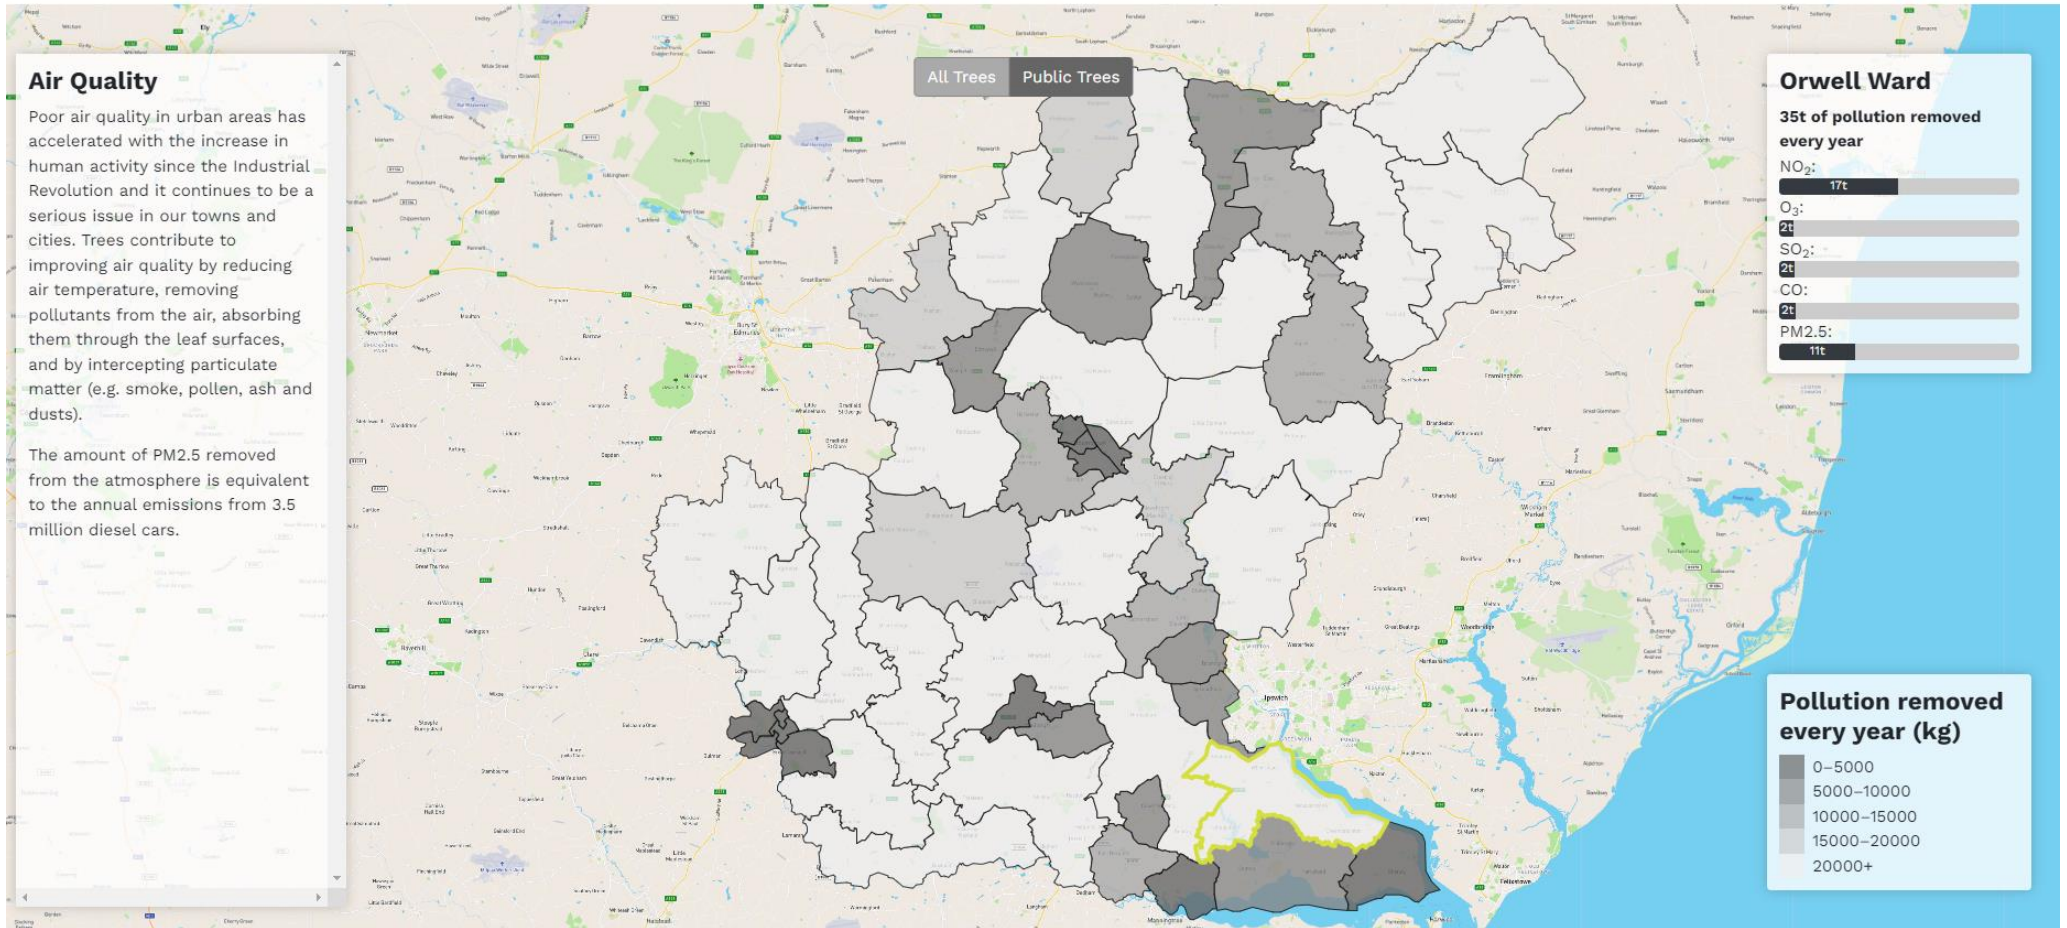

Discover more about the benefits of Suffolk & Babergh's trees.

[Learn more ▶](#)

About

Trees provide a multitude of benefits to the people who live and work in them. Whilst some of the social and aesthetic benefits can be difficult to measure, Treeconomics uses the the i-Tree Eco tool help quantify and value some of the environmental benefits provided by urban trees, including carbon storage, carbon sequestration, stormwater reduction, and pollution removal.

Air Quality

Canopy Cover

Avoided Runoff