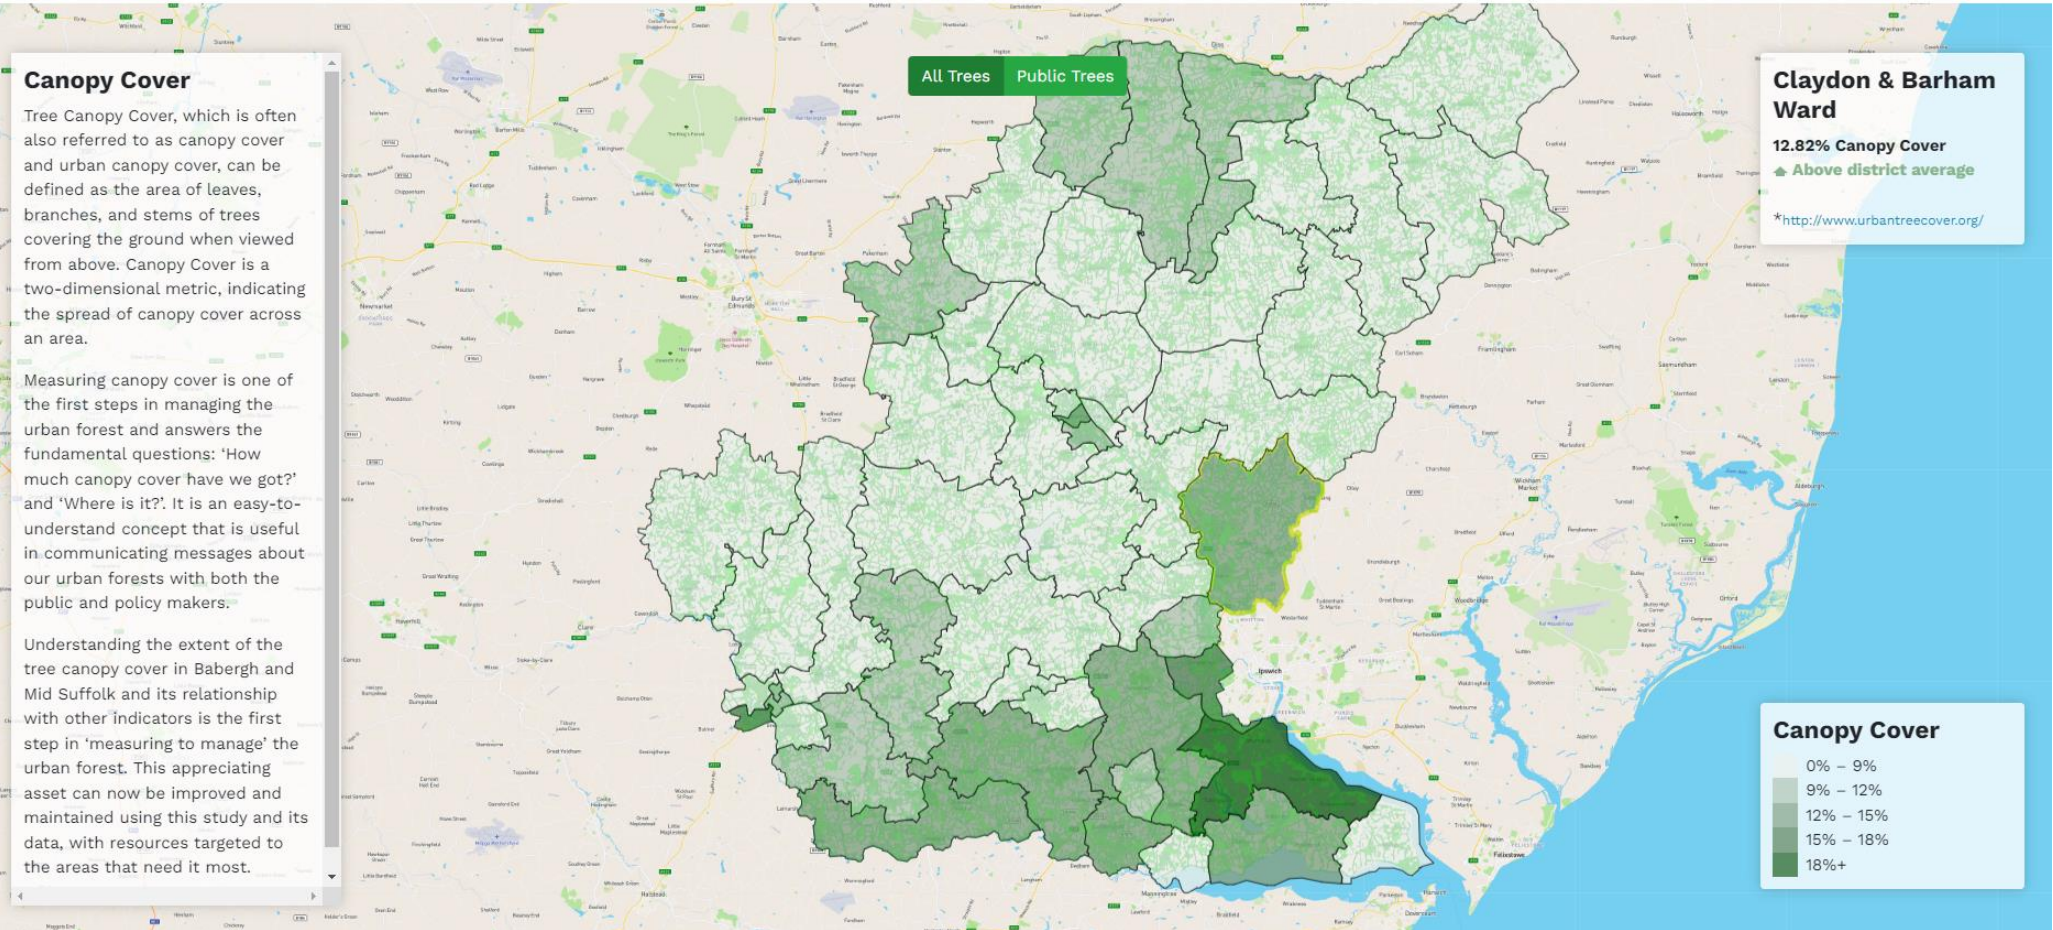

Air Quality

Canopy Cover

Avoided Runoff