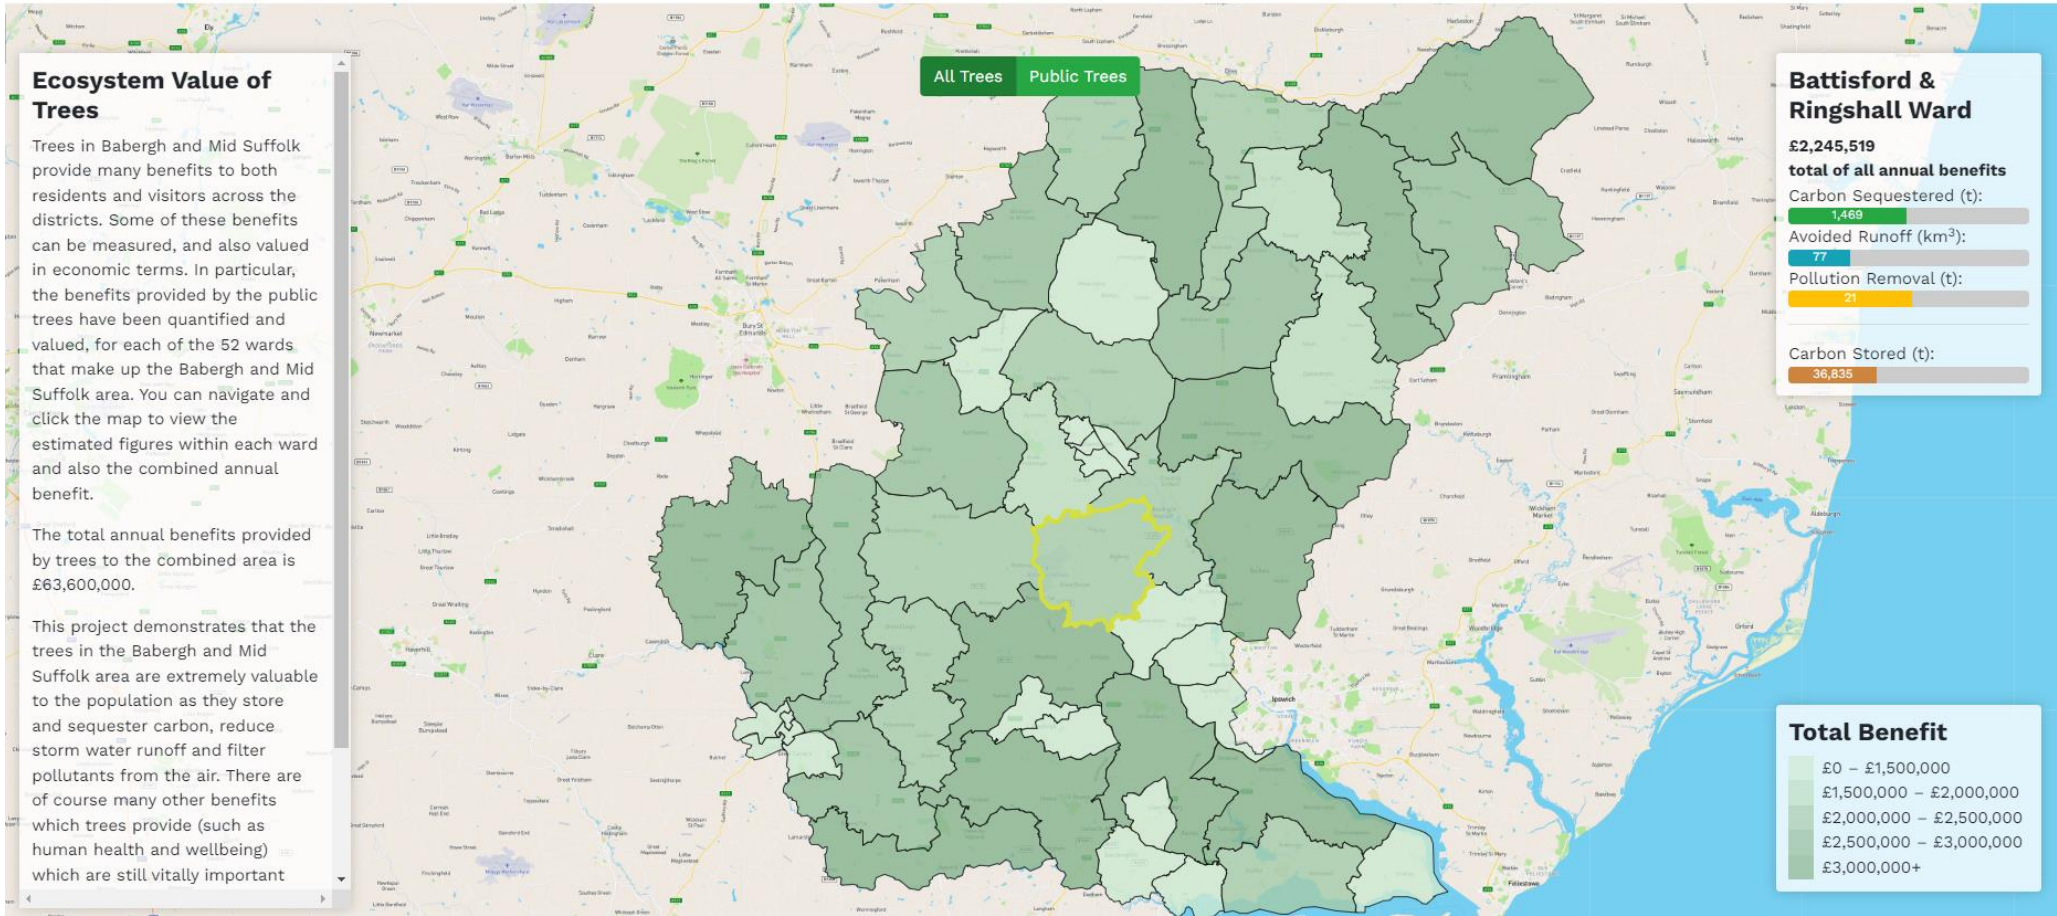

Appendix b: Examples of tree canopy cover webpages

Homepage

Treeconomics **BABERGH DISTRICT COUNCIL** **Mid Suffolk DISTRICT COUNCIL**

Home Project Information Maps ▾

Babergh and Mid Suffolk District's Urban Forest

Discover more about the benefits of Suffolk & Babergh's trees.

[Learn more ▶](#)

About

Trees provide a multitude of benefits to the people who live and work in them. Whilst some of the social and aesthetic benefits can be difficult to measure, Treeconomics uses the the i-Tree Eco tool help quantify and value some of the environmental benefits provided by urban trees, including carbon storage, carbon sequestration, stormwater reduction, and pollution removal.

Air Quality

Canopy Cover

Avoided Runoff